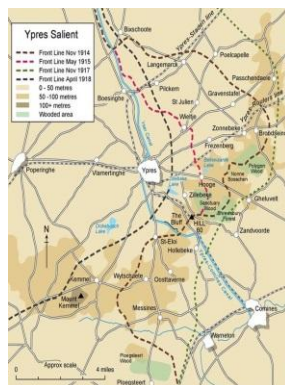

Royal Belgian Amateur Radio Union

www.UBA.BE

Organize in June 2017 in the city of Mesen Belgium near Ypres an exposition.

About a forgotten Army : The people and material of (Tele-) radio communication in WW1 (coordinates 50° 46' North, 2° 54' East)

Authentically material will be shown in the city town hall on the development of (tele-) radio communication technologies and the evolution of the available communication. Live multiband radio HAM broadcasting will be done out from the centerplace of the city Mesen.

With proud we announce Major Dr. Tom Simoens who will speak about the communication in the Belgian Army in the afternoon seminar on June 3th.

The UBA joins hereby the 100 years Battle of the Mines remembrance and commemoration. Additional the UBA will release a car tour in the region whereby you can visit fallen and local buried soldiers related to the communication. Across all countries concerned. With proud we mentioned the historical support and sponsorship of Mister Francky Bostyn in this project.

Heuvelland and Mesen join forces to organize the most important World War I commemoration for their region during the centennial period. In addition to the ceremonies (where Comines-Warneton is involved) and this in cooperation with the concerning embassies, Flanders, the Province of West Flanders; there are also concerts and exhibitions scheduled.

For updated information see : <http://www.wo1.be/en/youwerethere/8737/100-years-battle-of-the-mines>